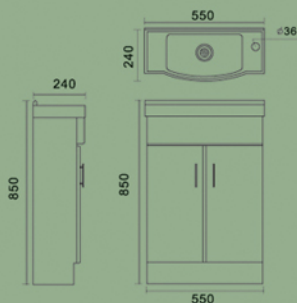

O'BELLE AUSTRALIAN STANDARD
BATHROOM WARE MANUFACTORY

BOLONI

BOLONI MC-505

Colour : White Gloss

Cabinet : 2 Doors

Size : Width-- 550mm

Height-- 850mm

Depth-- 240mm

Handles : Stainless Steel Post and Rail Design

Top : White Acrylic Top 1Tap Hole