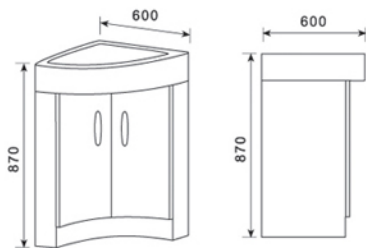

## VANITY CON-6060

Colour : White Gloss

Cabinet : 2 Doors

Size : Width - 600mm

Height - 870mm

Depth - 600mm

Handles: Designed Handle

Top : White Sanitary Acrylic Top,  
Single Mixer Hole