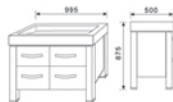

MILANO AT-1052

VANITY AT-1052

Colour : White Gloss With Wenge
 Colour Legs
 Cabinet : 4 Drawers
 Size : Width - 1000mm
 Height - 870mm
 Depth - 500mm
 Handles : Post And Aluminium Rail
 Design
 Top : White Acrylic Top, Single
 Mixer Hole Or Double
 Mixer Holes

MATCHING MIRROR AT-1052M

Size : Height - 700mm
 Width - 1000mm

AT-1052M

AT-1052