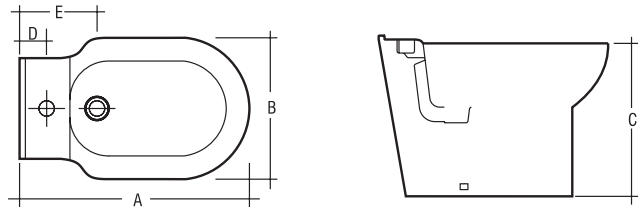

# AMANDA TECHNICAL DRAWINGS

All dimensions in mm. Tolerance  $\pm 5\%$  for below 200mm and  $\pm 3\%$  for above 200mm.

ITEM	A	B	C	D	E	F	Wgt Kg.
Wash Basin & Pedestal	660	495	830	195	285	200	30

ITEM	A	B	C	D	E	F	Wgt Kg.
Bidet	580	370	400	70	220	-	22.5