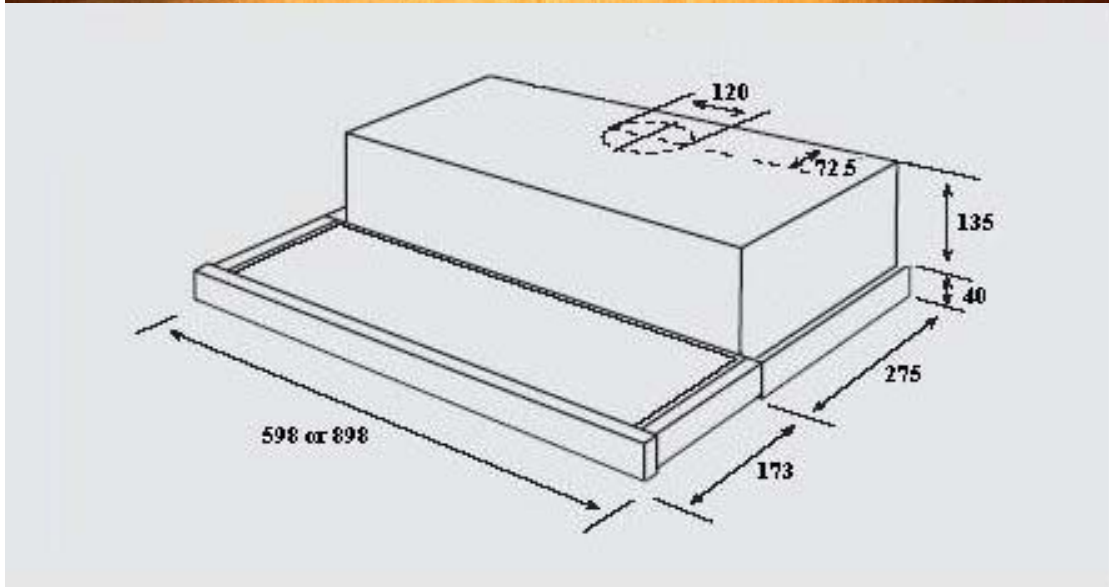

# **ELISLIM 60 SLIDEOUT RANGEHOOD**

**Twin Motor / Twin Fan  
3 Speed  
360m<sup>3</sup>/h Extraction  
Twin Lights  
Dishwasher Safe Filters  
Available in Stainless Steel and White**