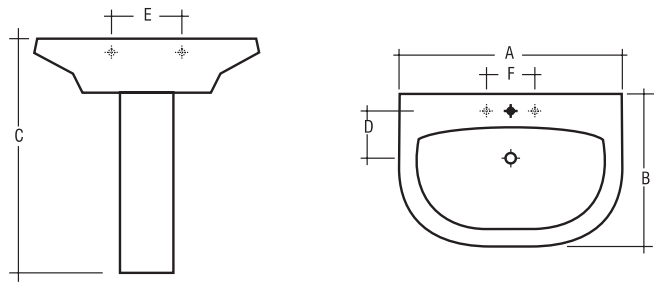

# JUMEIRAH TECHNICAL DRAWINGS

All dimensions in mm. Tolerance  $\pm 5\%$  for below 200mm and  $\pm 3\%$  for above 200mm.

ITEM	A	B	C	D	E	F	Wgt Kg.
Wash Basin & Pedestal	815	540	845	158	280	205	41

ITEM	A	B	C	D	E	F	Wgt Kg.
Bidet	645	365	395	95	265	175	24