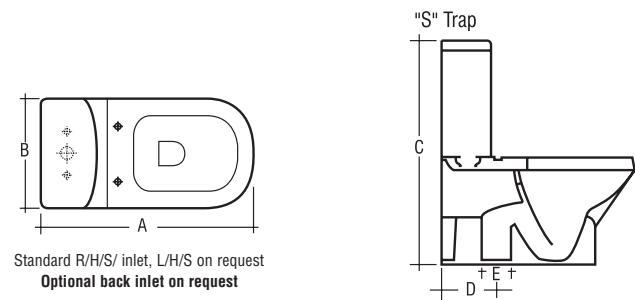

# JUMEIRAH TECHNICAL DRAWINGS

All dimensions in mm. Tolerance  $\pm 5\%$  for below 200mm and  $\pm 3\%$  for above 200mm.

ITEM	A	B	C	D	E	F	Wgt Kg.
Wash Basin & Pedestal	815	540	845	158	280	205	41

ITEM	A	B	C	D	E	F	Wgt Kg.
Bidet	645	365	395	95	265	175	24

ITEM	A	B	C	D	E	F	Wgt Kg.
W.C. S Trap & Cistern 140mm	715	370	840	140	100	-	44

[www.royaleandkaolin.com.au](http://www.royaleandkaolin.com.au) • 1300 661 727

Proudly manufactured by

**R.A.K. CERAMICS**