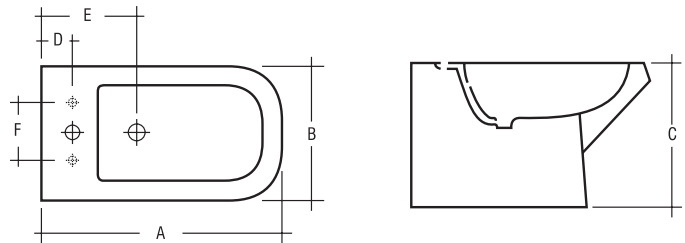

# JUMEIRAH TECHNICAL DRAWINGS

All dimensions in mm. Tolerance  $\pm 5\%$  for below 200mm and  $\pm 3\%$  for above 200mm.

ITEM	A	B	C	D	E	F	Wgt Kg.
Wash Basin & Pedestal	815	540	845	158	280	205	41

ITEM	A	B	C	D	E	F	Wgt Kg.
Bidet	645	365	395	95	265	175	24