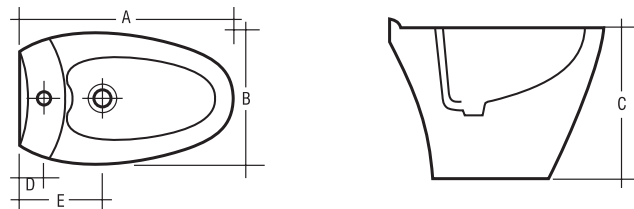

# VENICE TECHNICAL DRAWINGS

All dimensions in mm. Tolerance  $\pm 5\%$  for below 200mm and  $\pm 3\%$  for above 200mm.

ITEM	A	B	C	D	E	F	Wgt Kg.
Wash Basin & Pedestal	650	510	840	215	280	200	26

ITEM	A	B	C	D	E	F	Wgt Kg.
Bidet	570	365	390	65	220	-	20