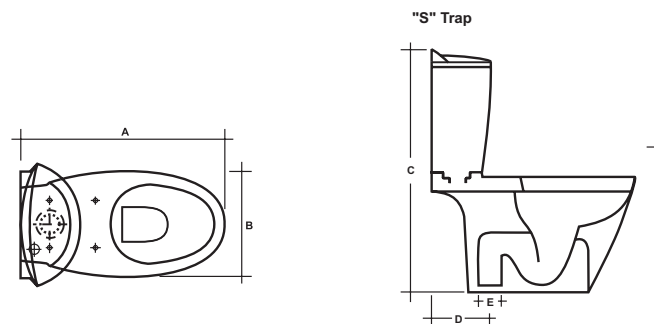

# VENICE TECHNICAL DRAWINGS

All dimensions in mm. Tolerance  $\pm 5\%$  for below 200mm and  $\pm 3\%$  for above 200mm.

ITEM	A	B	C	D	E	F	Wgt Kg.
Wash Basin & Pedestal	650	510	840	215	280	200	26

ITEM	A	B	C	D	E	F	Wgt Kg.
Bidet	570	365	390	65	220	-	20