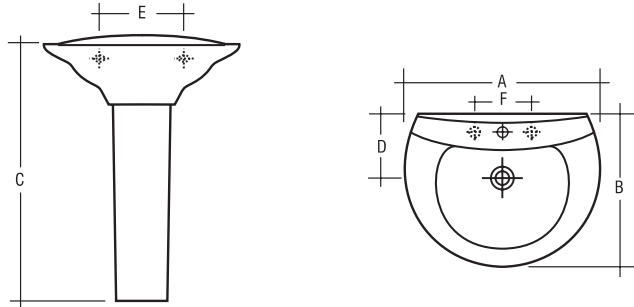

# VENICE TECHNICAL DRAWINGS

All dimensions in mm. Tolerance  $\pm 5\%$  for below 200mm and  $\pm 3\%$  for above 200mm.

ITEM	A	B	C	D	E	F	Wgt Kg.
Wash Basin & Pedestal	650	510	840	215	280	200	26

ITEM	A	B	C	D	E	F	Wgt Kg.
Bidet	570	365	390	65	220	-	20